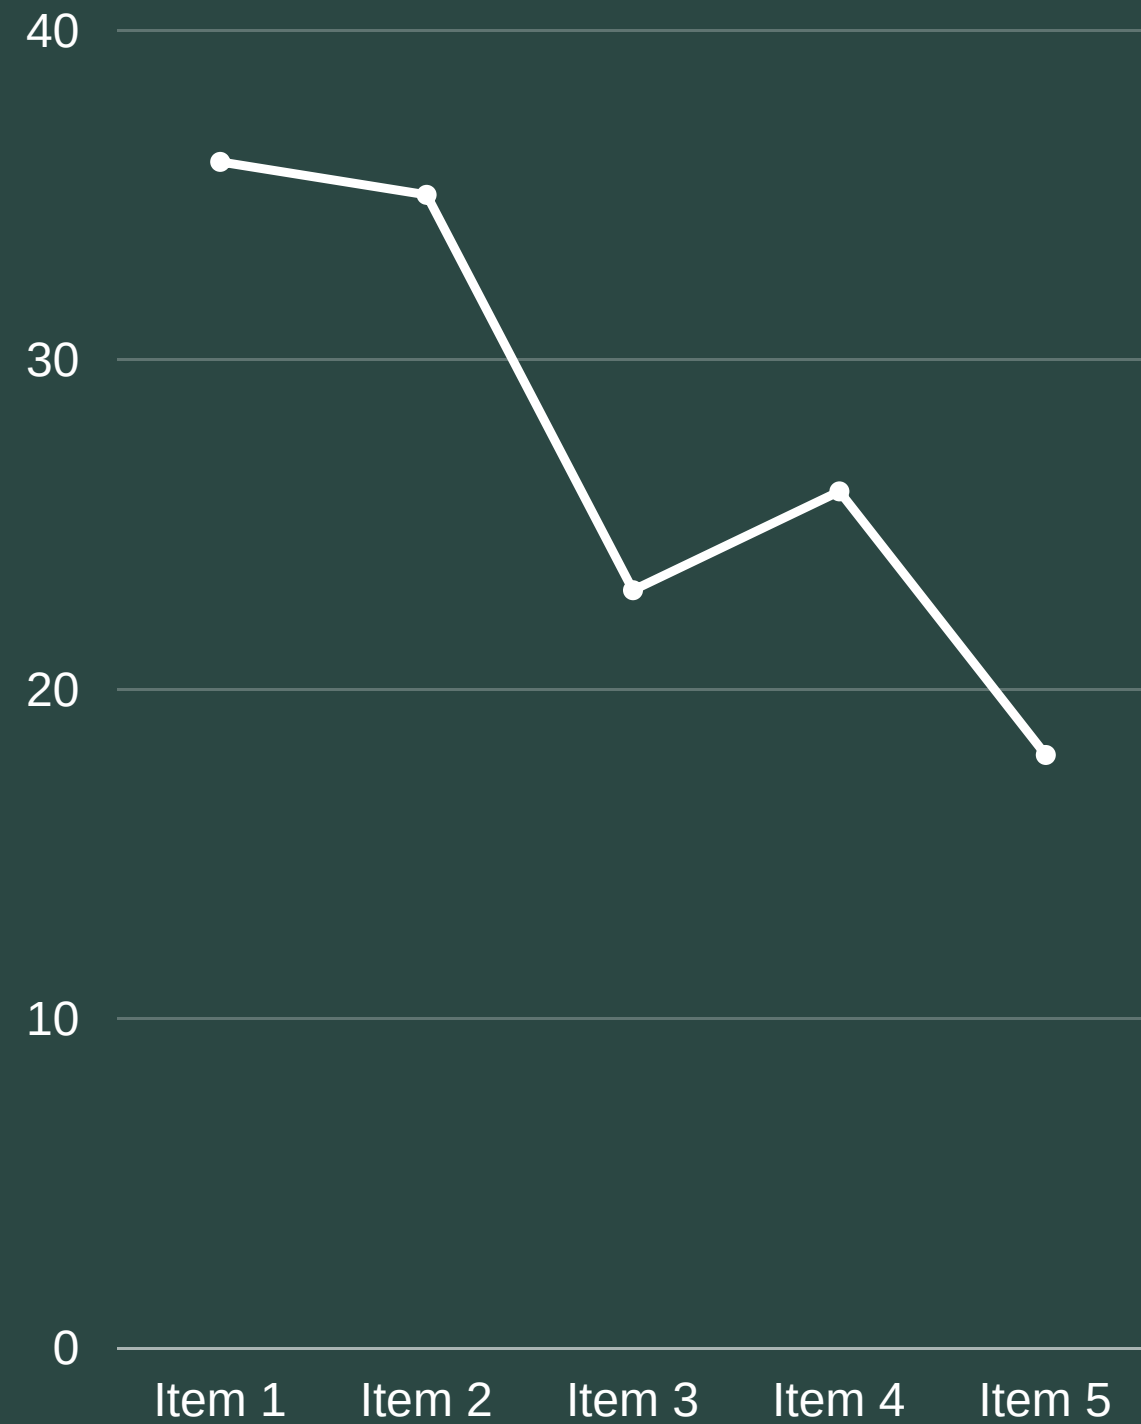

THE KINGWOOD CHURCH OF CHRIST

VISION LAUNCH

The "What"

Why a Vision?

WHAT'S THE POINT?

“A vision is a clear mental picture of what could be, fueled by the conviction that it should be.” -Andy Stanley

A Ship with No Destination

I felt adrift, anchorless in a running sea. This is now my home.

- Diana Gabaldon

A large wooden sailing ship with a white sail is on the sea. The ship is viewed from a distance, and the water is a deep blue. The ship's mast and rigging are visible. The overall scene is somewhat dimly lit, giving it a historical or dramatic feel.

-Revelation 2

A large wooden sailing ship with multiple masts and sails is shown on a blue sea. The ship is viewed from a low angle, looking towards the bow. The sails are partially unfurled, and the ship's hull is dark wood. The background is a clear blue sky.